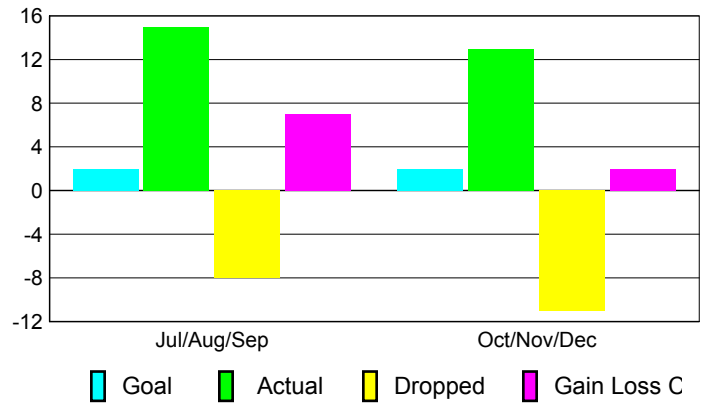

### YTD Status Quo Clubs 2010-2011

Status Quo Clubs Compared to Status Quo Members

## MEMBERSHIP

**Membership Results  
2010-2011**

**Membership  
2009-2010**

Month	Net Memb Goal	Actual New Memb	Actual Dropped Memb	Gain/ Loss of Memb	Gain/ Loss of Memb
Jul/Aug/Sep	2	15	-8	7	0
Oct/Nov/Dec	2	13	-11	2	8
<b>Totals</b>	<b>4</b>	<b>28</b>	<b>-19</b>	<b>9</b>	<b>8</b>

### Membership Results 2010-2011

Goal, New, Dropped, Gain/Loss

### Comparison of Membership Gain/Loss

Current Year Compared to the Previous Year