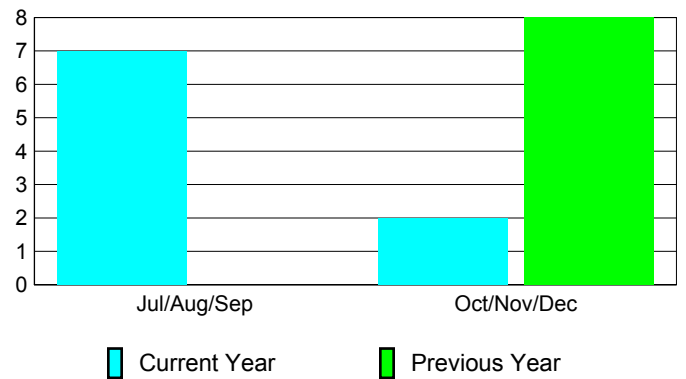

Comparison of Membership Gain/Loss

Current Year Compared to the Previous Year